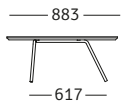

mayu

living

rossin
design
culture
since
1964

360