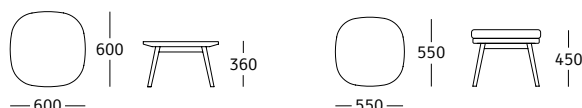

cleo wood

rossin
design
culture
since
1964

design

Archirivolto

IT

Una serie progettata come un'architettura domestica chiusa da un guscio esterno fatto a mo' di corazza e piantata un po' minacciosamente su quattro gambe divaricate ma che poi rivela uno spazio imbottito di gran confort dove accoccolarsi e riposare lontani dallo stress quotidiano per raccogliere nuove sfide.

EN

This series, designed like a domestic architecture, is marked by an outer shell and 4 small legs. The comfortable upholstered shell gives relaxation from the hectic of daily routine and allows recharging the batteries.

DE

Eine Schale auf vier filigranen Füßen kennzeichnet diese Serie, die an eine häusliche Architektur erinnert. Der Sitzende wird so von einer komfortablen Polsterschale umhüllt, in der er sich von der Alltagshektik erholen und neue Kraft tanken kann.

interior
innovation
award
2014

Winner

Rossin Srl / GmbH
T +39 0471 881488
info@rossin.it
www.rossin.it